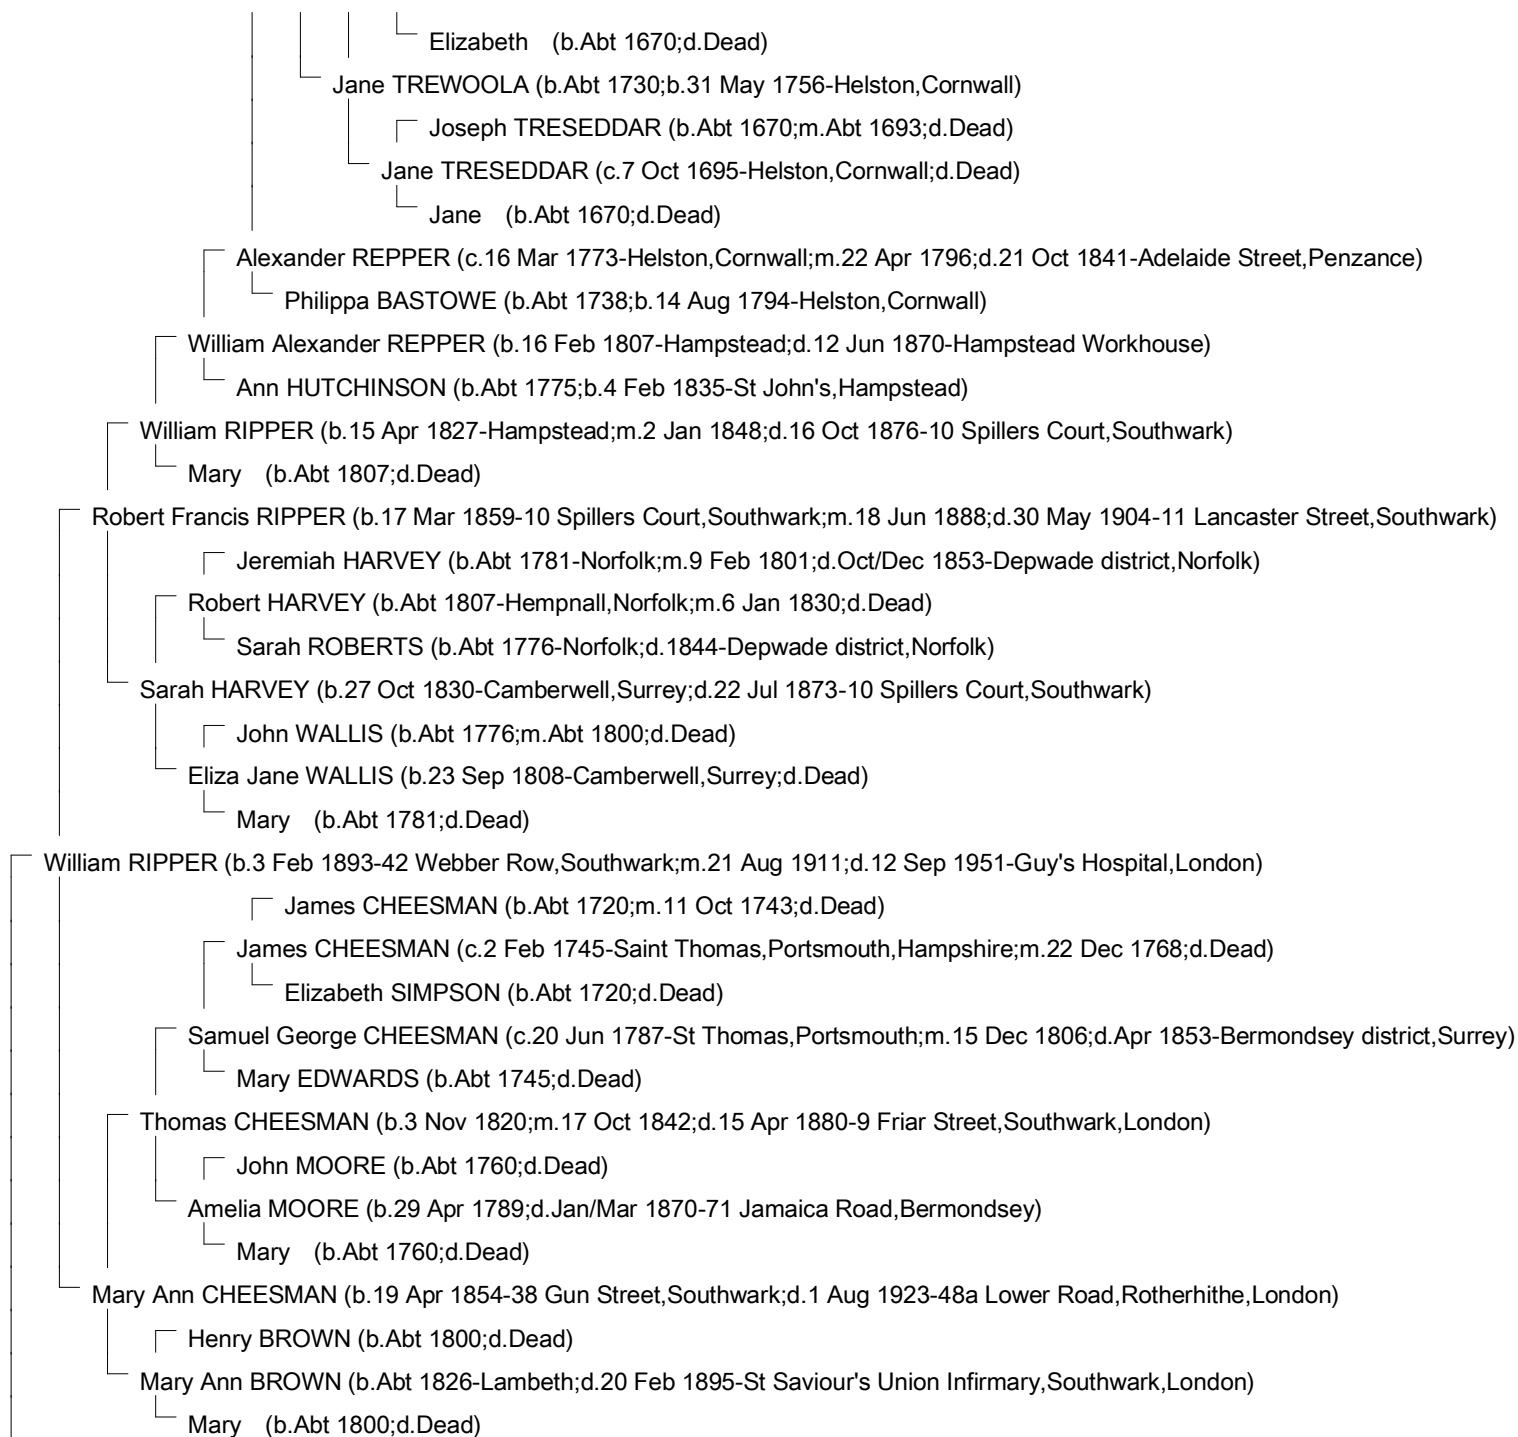

# Ancestors of Kenneth Robert RIPPER

9 Jul 2012

William Frederick RIPPER (b.20 Apr 1916-Bermondsey,London;m.27 May 1939;d.8 Jun 1974-Guy's Hospital,London)

└─ Henry MILLER (b.Ab. 1781;m.7 May 1803;b.2 Apr 1826-St Mary's,Luton,Bedfordshire)

└─ William MILLER (c.8 Apr 1804-Great Gaddesden,Hertfordshire;m.4 Jan 1825;b.15 Dec 1832-St Mary's,Luton,Bedfordshire)

└─ Francis ROGERS (b.Ab. 1720;m.21 Dec 1743;d. Dead)

└─ William ROGERS (c.8 Jul 1753-Great Gaddesden,Hertfordshire;m.29 Jun 1775;d. Dead)

└─ Sarah SERR (b.Ab. 1720;d. Dead)

└─ Deborah ROGERS (c.3 Aug 1783-Great Gaddesden,Hertfordshire;b.4 Aug 1804-Great Gaddesden,Hertfordshire)

└─ Deborah HOWARD (b.Ab. 1755;d. Dead)

└─ Henry Charles MILLER (b.Ab. 1827-Stopsley,Luton,Beds;m.27 Aug 1846;d. Jul/Sep 1887-Marylebone district,London)

└─ William BREWER (b.Ab. 1760;m.Ab. 1783;d. Dead)

└─ Ann BREWER (c.19 Feb 1792-St Mary,Luton,Bedfordshire;d. Dead)

└─ Lettice (b.Ab. 1760;d. Dead)

└─ William Frederick Henry MILLER (b.4 Dec 1856-Hastings Street,Luton,Bedfordshire;m.3 Oct 1880;d.7 Mar 1915-Bermondsey Buildings,Bermondsey,London)