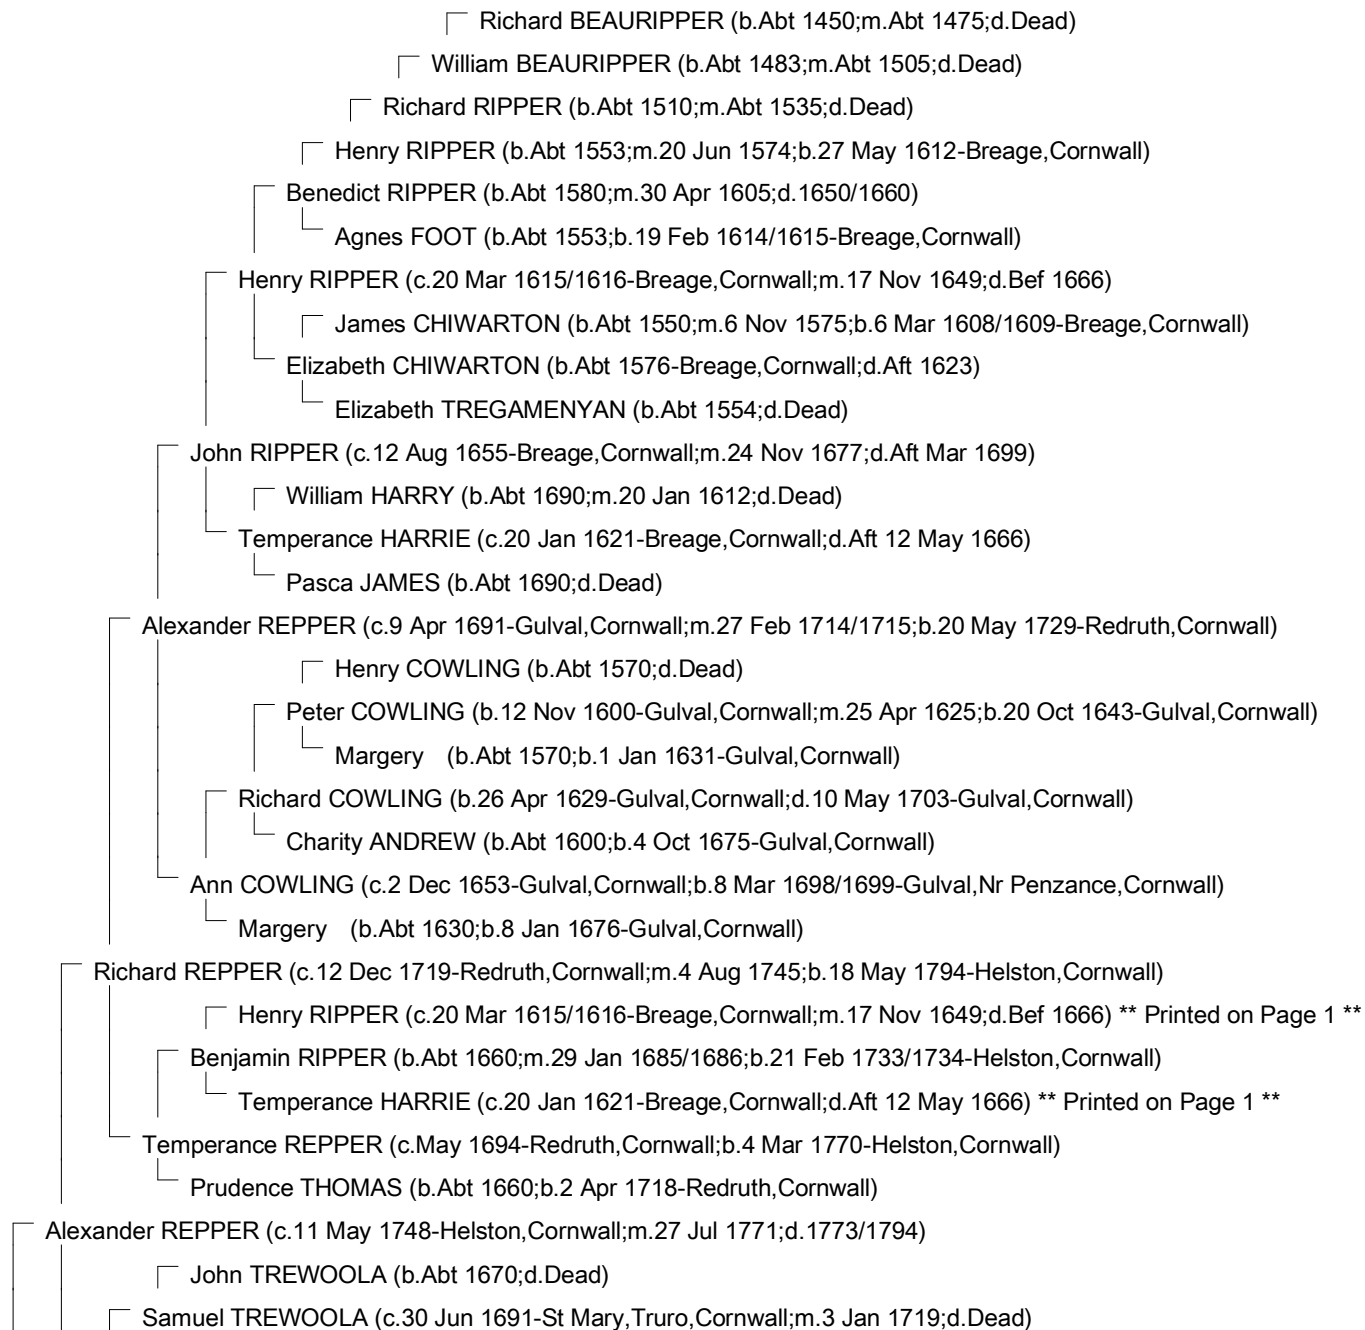

# Ancestors of Kenneth Robert RIPPER

9 Jul 2012

William Frederick RIPPER (b.20 Apr 1916-Bermondsey,London;m.27 May 1939;d.8 Jun 1974-Guy's Hospital,London)

└─ Henry MILLER (b.Ab. 1781;m.7 May 1803;b.2 Apr 1826-St Mary's,Luton,Bedfordshire)

└─ Sarah SERR (b.Ab. 1720;d. Dead)

└─ Deborah ROGERS (c.3 Aug 1783-Great Gaddesden,Hertfordshire;b.4 Aug 1804-Great Gaddesden,Hertfordshire)

└─ Deborah HOWARD (b.Ab. 1755;d. Dead)

└─ Henry Charles MILLER (b.Ab. 1827-Stopsley,Luton,Beds;m.27 Aug 1846;d. Jul/Sep 1887-Marylebone district,London)